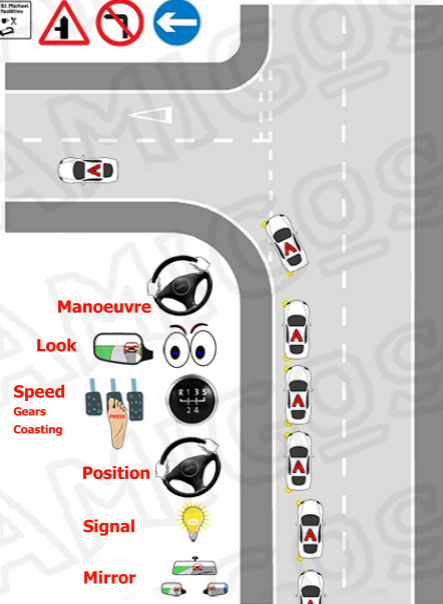

APPROACHING JUNCTIONS - Left

DVSA 27 Skills - 11 12 14

**Manoeuvre****Look****Speed**

Gears

Coasting

**Position****Signal****Mirror**